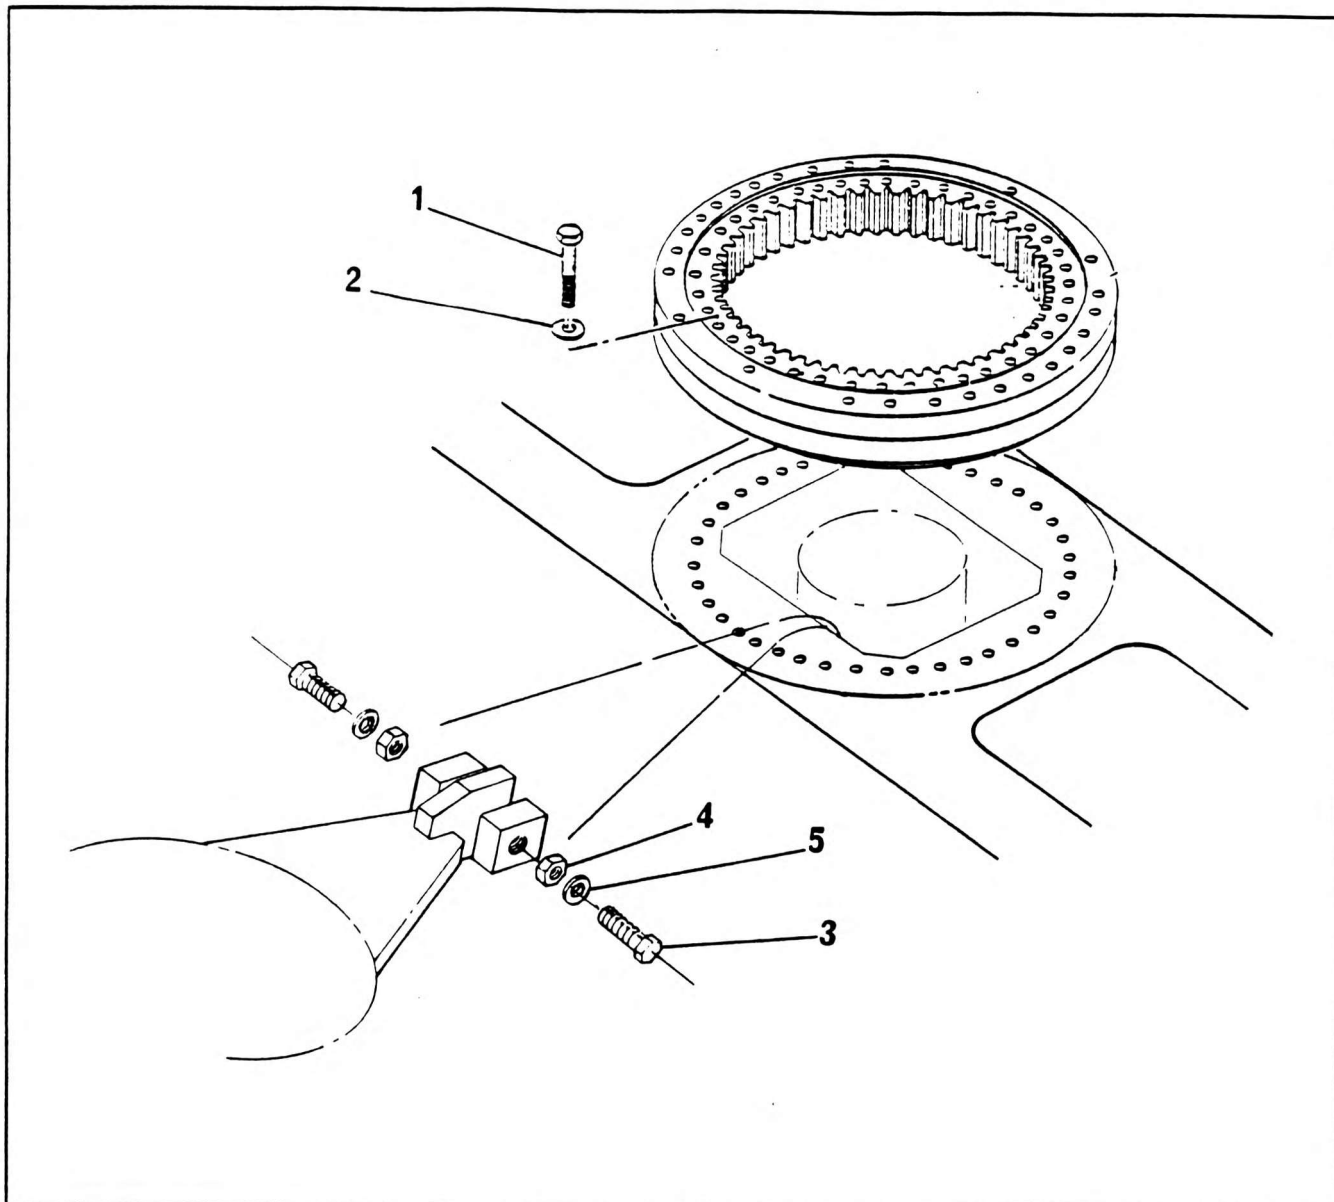

SLEW BEARING BOLT INSTALL

NO.	PART NO.	QTY.	DESCRIPTION	NO.	PART NO.	QTY.	DESCRIPTION
1	7-099-990177	30	Screw Hex Head 1" x 5½" Coarse				
2	7-949-000360	30	Hardened Round Washer				
3	7-126-272153	4	Screw Hex Head M20 x 70 Long				
4	7-661-270003	4	Nut M20				
5	7067921	4	Washer Int. Shakeproof 20mm Nom. ID				